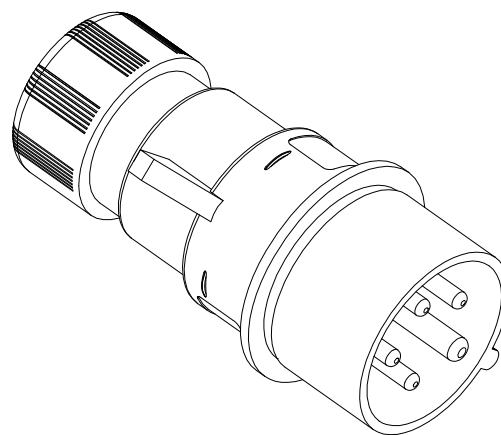

Diritti riservati All rights reserved

dimensions in mm
Date 22/05/17
Sign. C. Mainini

PE 1635 SV

hoods, plugs, 3 poles + N + PE, 16A

Scale
1:2