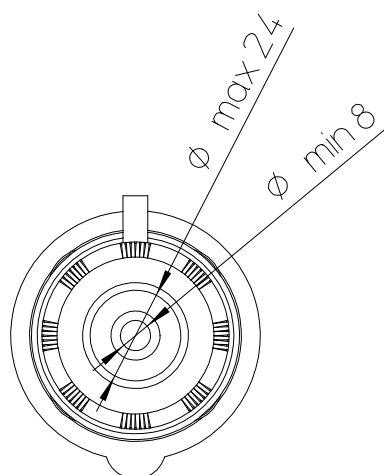

Diritti riservati All rights reserved

dimensions in mm
Date 22/05/17
Sign. C. Mainini

PE 1635 SV

hoods, plugs, 3 poles + N + PE, 16A

Scale
1:2