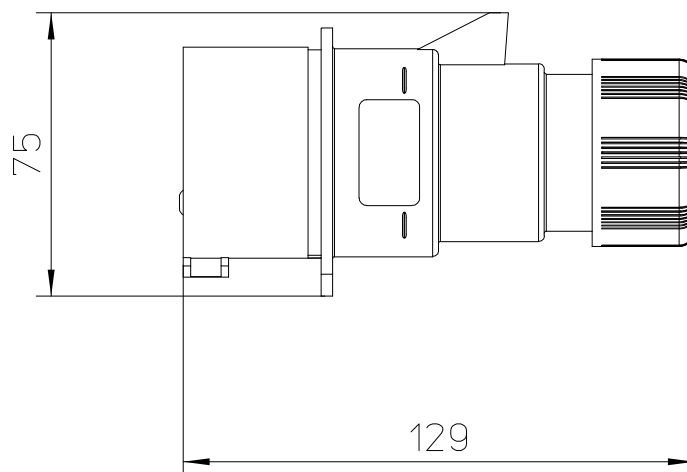

Diritti riservati All rights reserved

dimensions in mm
Date 22/05/17
Sign. C. Mainini

PE 1635 SV

hoods, plugs, 3 poles + N + PE, 16A

Scale
1:2